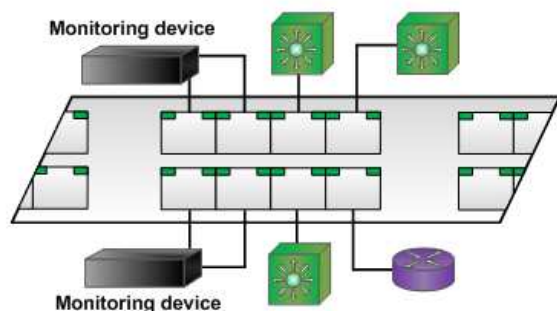

### Multi Copper TAPs

This Multi TAPs is a straight forward solution, matching the demand of monitoring multiple Links for:

**IDS (security) tools**  
**Packet Flow Switches**  
**Consolidating Tools**  
**Network Monitoring**  
**Protocol Analysis**

All In-Line Links are passively, monitoring all 7 protocol layers, mirror any packet size, bad CRC and/or VLAN traffic and see both ends of full-duplex links, offering :

- Non intrusive In-Line Monitoring
- Permanent Network Link guaranteed
- Bypass data on power failure
- Monitoring for all Protocol Levels
- Fully 802.3af and VoIP compliant
- No Package Loss
- Galvanic separation for maximum protection
- Redundant power
- All In- and Out- Ports & all Monitor Ports at frontside
- Tested with major analysis & monitoring systems

### General Application:

Each monitored Link for use with 2 Channel Hardware- or Software-Analyser or Aggregation or other appliances at 10/100/1000 Networks: