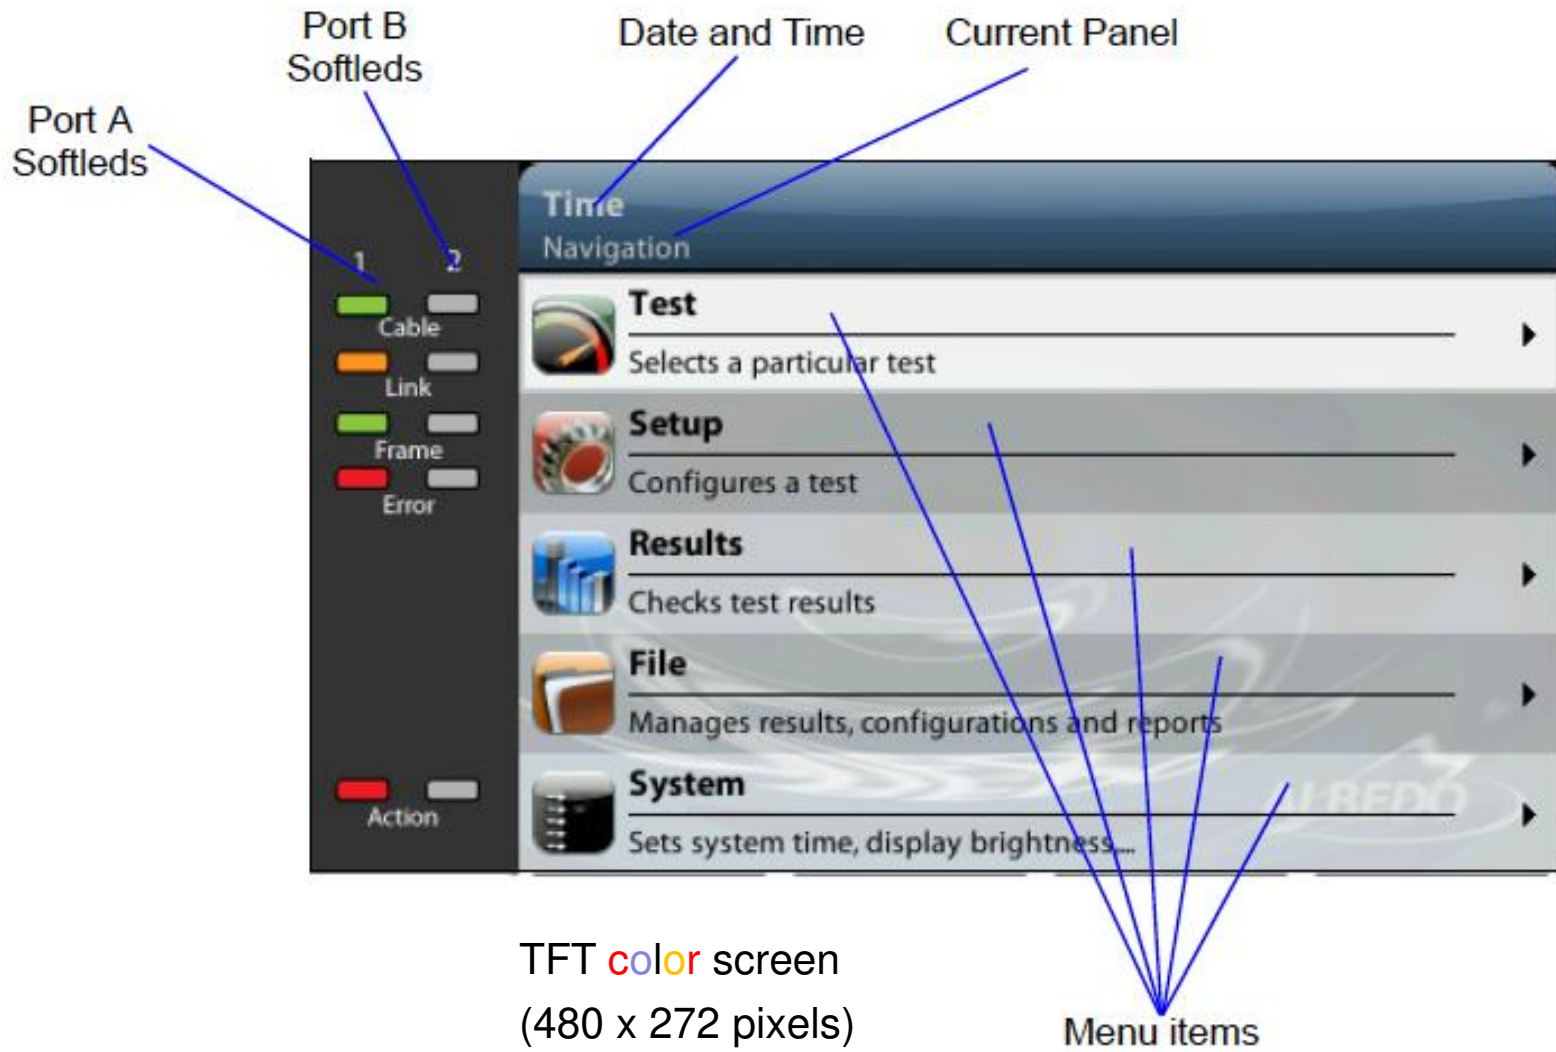

- ◆ **Multistreams** for IPTV, VoIP, and Critical Data verification
- ◆ **Y.1564 (e-SAM)** FTD, 2-way FDV, FDV, 2-way FTD, FLR, SES, PEU and PEA
- ◆ **Y.1731 QoS** statistics

- ◆ Real 2 x SFP + 2 x RJ45 i/faces
- ◆ **Symmetrical & Asymmetrical RFC2544** test
- ◆ **FCS error** insertion in pass mode

- ◆ L1/L2/L3/L4 **loopback**
- ◆ **Q-in-Q** for demarcation tests
- ◆ **MPLS** support

- ◆ **Scan MAC/IP/VLAN/QinQ**
- ◆ Arbitrary [mask + offset]
- ◆ **Advanced Counts:** Up to 8 MAC, IP, TCP/UDP filters

Ether.Giga – Easy GUI for field engineers

TFT color screen
(480 x 272 pixels)

Ether.Giga tops: eSAM & SLA

◆ eSAM

- 8 x non-colour services
- 4 x colour services
- CIR, EIR, Throughput
- FTD, FDV, FLR, availability