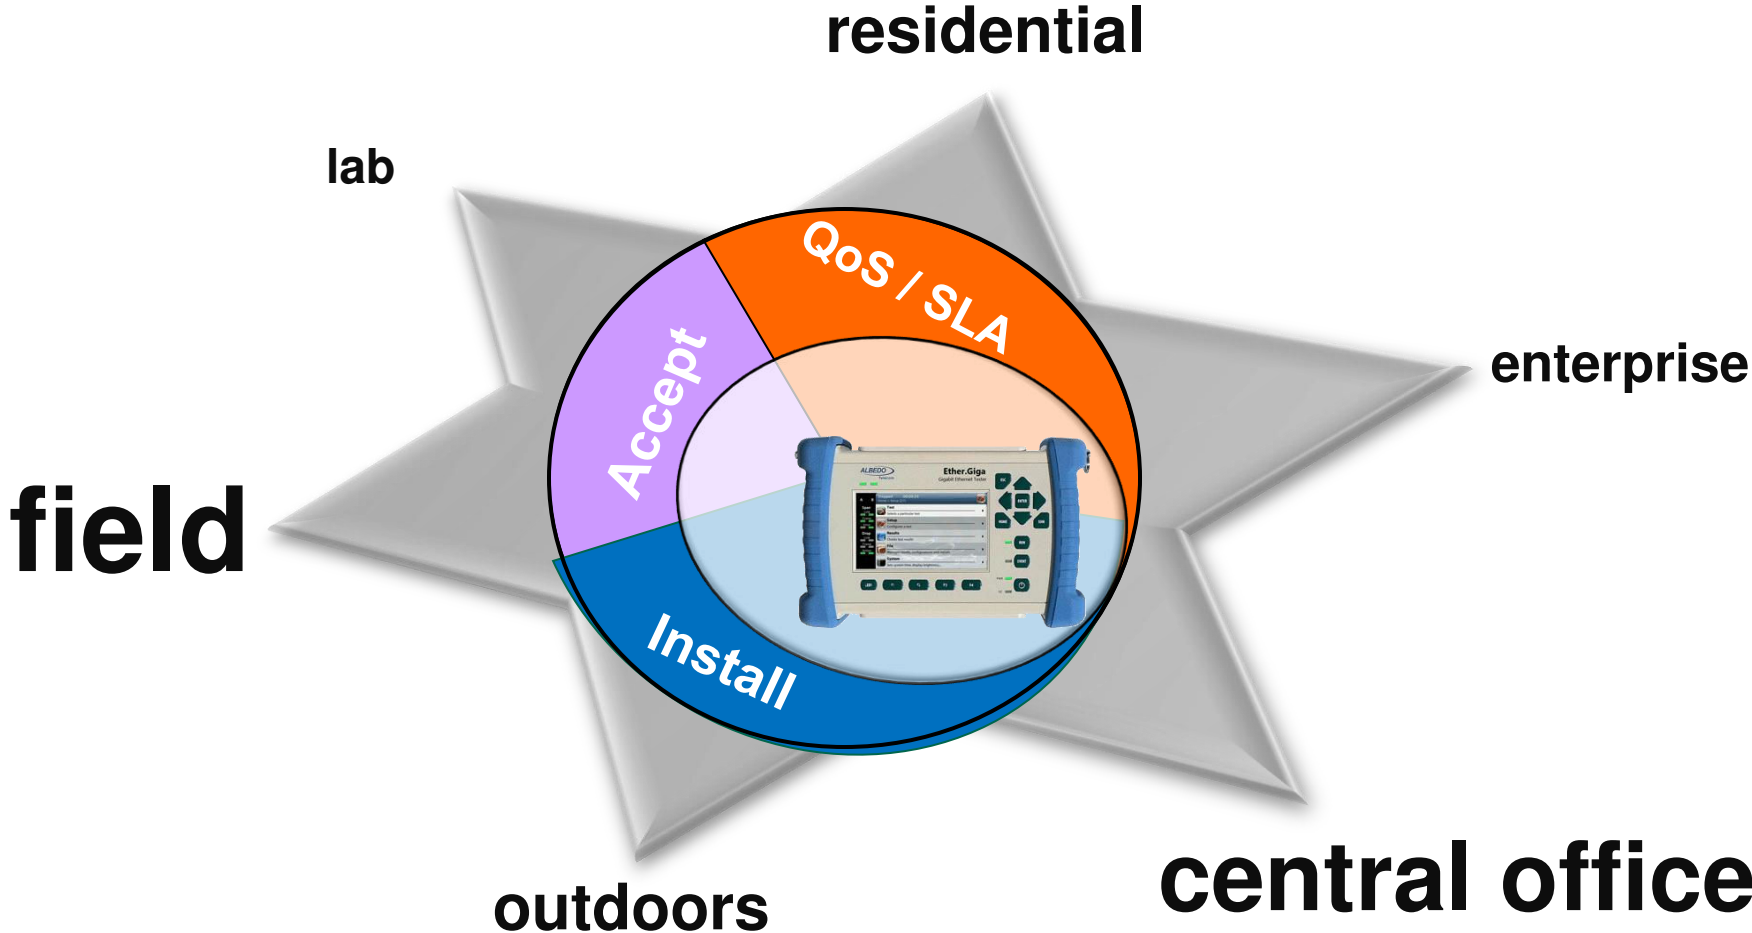

Ether.Giga hand-held tester

Next-generation Ethernet / IP test

ALBEDO
Telecom
The Path to Excellence

Next Generation Ethernet tester

Ether.Giga – Includes all the features you may expect

Heavy duty field Ethernet - IP tester

- ◆ L1/L2/L3/L4 **loopback**
- ◆ **Q-in-Q** for demarcation tests
- ◆ **MPLS** support

- ◆ **Scan MAC/IP/VLAN/QinQ**
- ◆ Arbitrary [mask + offset]
- ◆ **Advanced Counts:** Up to 8 MAC, IP, TCP/UDP filters

A stylized logo consisting of the letters 'QoS' in a red, 3D, serif font with a white outline and a drop shadow effect.

The value of Innovation

Spot the differences

- ◆ Real Dual Port
- ◆ Pass / Fail results
- ◆ Long battery power
- ◆ Remote GUI by VNC
- ◆ Save in Memory Card
- ◆ Most modern technology

Why Ether.Giga ?

- ◆ **FIELD OPERATION:** hand-held (4h. with batteries)
- ◆ **LATEST ELECTRONICS:** very fast, powerfull, long operation
- ◆ **LATEST STANDARDS:** Y.1564, Y.1731, VNC, a-RFC2544
- ◆ **MIGRABLE TO SYNC-e:** ready for the new LTE tecnology
- ◆ **ACCURATE REPORTING:** for further analysis