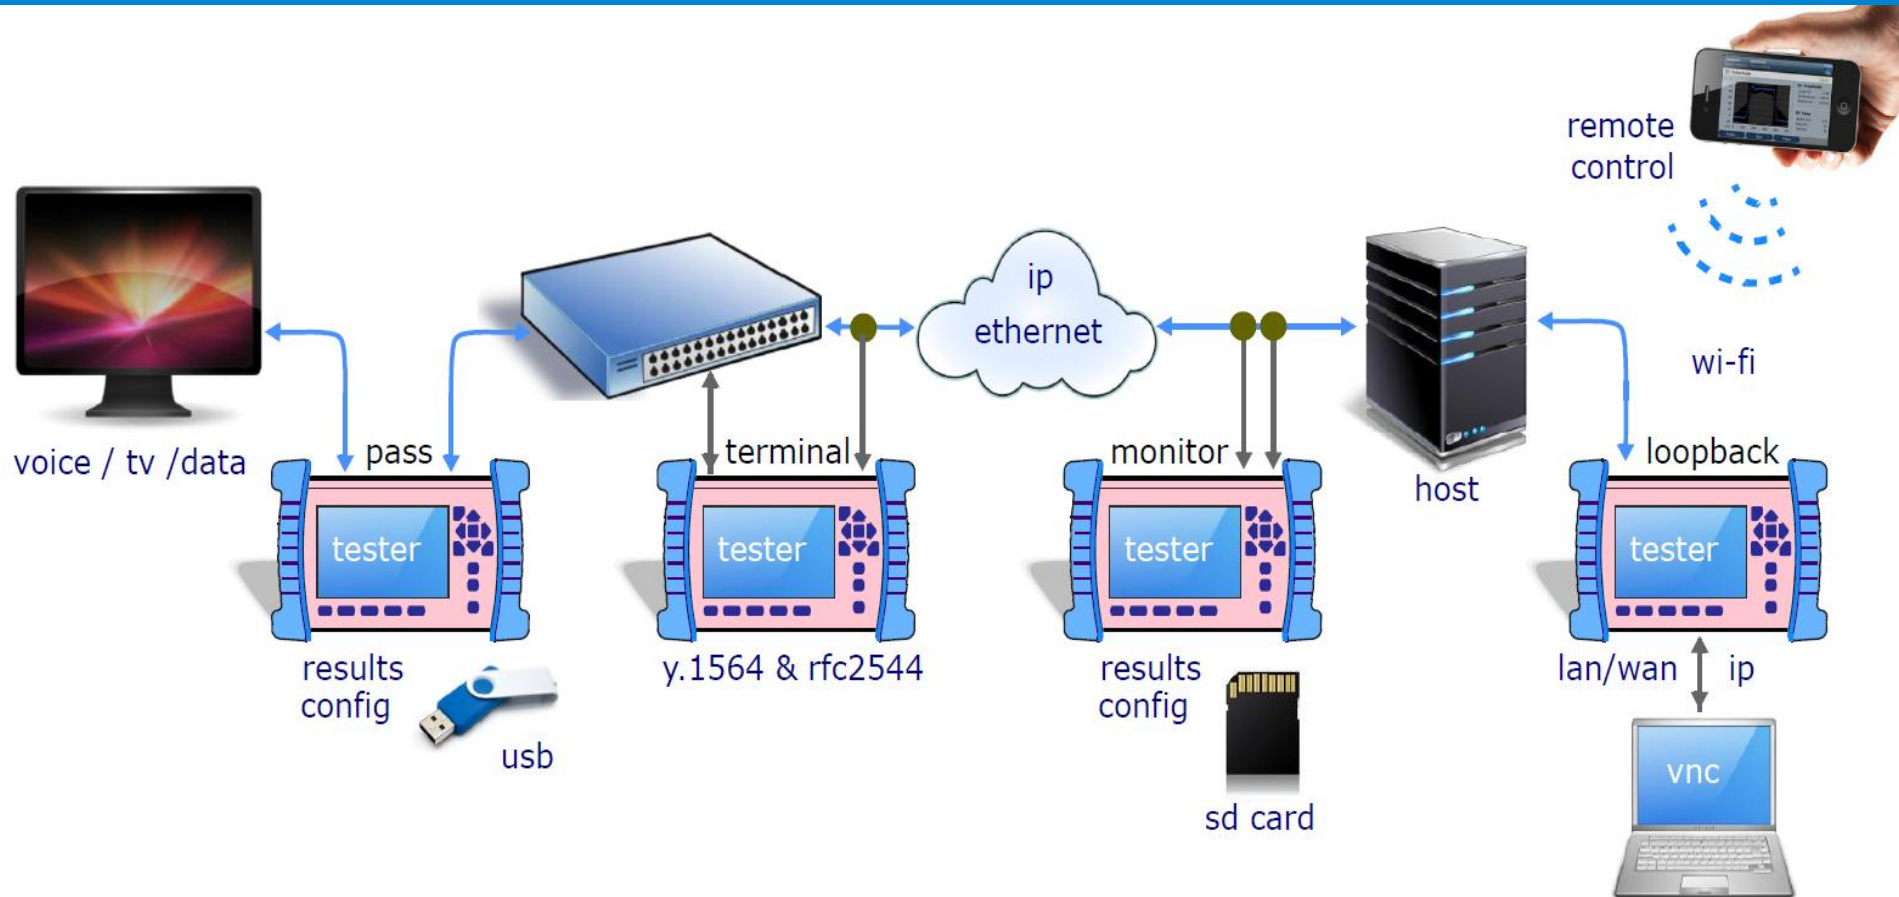

Ether.Giga hand-held tester

Next-generation Ethernet / IP test

ALBEDO
Telecom
The Path to Excellence

Next Generation Ethernet tester

Ether.Giga – Includes all the features you may expect

Heavy duty field Ethernet - IP tester

- ◆ **Multistreams** for IPTV, VoIP, and Critical Data verification
- ◆ **Y.1564 (e-SAM)** FTD, 2-way FDV, FDV, 2-way FTD, FLR, SES, PEU and PEA
- ◆ **Y.1731 QoS** statistics

- ◆ Real 2 x SFP + 2 x RJ45 i/faces
- ◆ **Symmetrical & Asymmetrical RFC2544** test
- ◆ **FCS error** insertion in pass mode